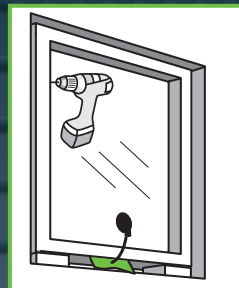

Simply slide the **EASY AIR WEDGE** around the window or door and inflate. The **EASY AIR WEDGE** can be inflated or deflated to ensure that the window or door is in the correct position.

As well as adjusting doors and windows, the **EASY AIR WEDGE** can also be used for a range of other tasks such as; lifting and levelling white goods, cabinets and office equipment, kitchen units, water tanks etc.

TECHNICAL DATA

Load Capacity	120kg
Joint Width	2mm up to 70mm
Material	Tarpaulin TPU

The Easy Air Wedge is a fully tested and certified product made from durable materials and equipped with a bulb pump and release valve for quick and easy inflating and deflating. However, the product may be punctured by sharp objects such as screws and nails. Care should be taken when using the product at all times. The pressure in the bag will slowly decrease over a period of time.

The manufacturer cannot be held responsible for any damages caused by the Hedgehog Easy Air Wedge.

INSERT

Lift window or door unit into position. Insert **EASY AIR WEDGE** between window/door unit and wall.

ADJUST & LEVEL

To adjust the position of the unit simply inflate or deflate the **EASY AIR WEDGE** using the bulb pump and release valve until the required level is reached.

FIX

Fix the unit using the required fixings. Do not fully screw in until the **EASY AIR WEDGE** has been removed.