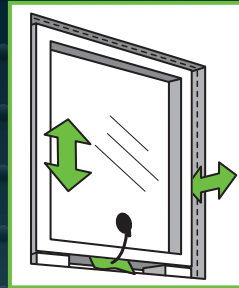

Simply slide the **EASY AIR WEDGE** around the window or door and inflate. The **EASY AIR WEDGE** can be inflated or deflated to ensure that the window or door is in the correct position.

As well as adjusting doors and windows, the **EASY AIR WEDGE** can also be used for a range of other tasks such as; lifting and levelling white goods, cabinets and office equipment, kitchen units, water tanks etc.

TECHNICAL DATA

Load Capacity	120kg
Joint Width	2mm up to 70mm
Material	Tarpaulin TPU

The Easy Air Wedge is a fully tested and certified product made from durable materials and equipped with a bulb pump and release valve for quick and easy inflating and deflating. However, the product may be punctured by sharp objects such as screws and nails. Care should be taken when using the product at all times. The pressure in the bag will slowly decrease over a period of time.

The manufacturer cannot be held responsible for any damages caused by the Hedgehog Easy Air Wedge.

INSERT

Lift window or door unit into position. Insert **EASY AIR WEDGE** between window/door unit and wall.

ADJUST & LEVEL

To adjust the position of the unit simply inflate or deflate the **EASY AIR WEDGE** using the bulb pump and release valve until the required level is reached.

FIX

Fix the unit using the required fixings. Do not fully screw in until the **EASY AIR WEDGE** has been removed.