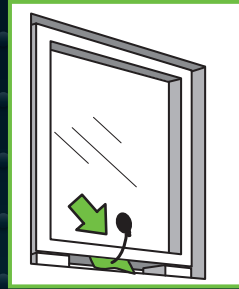

easyairwedge

HEDGEHOG

PUMP IT • LIFT IT • LEVEL IT • SQUARE IT

- Makes lifting and levelling easy!
- Lifts up to 120kg

The **EASY AIR WEDGE** holds windows and doors in place while levelling for easier installation and fixing.

Simply slide the **EASY AIR WEDGE** around the window or door and inflate. The **EASY AIR WEDGE** can be inflated or deflated to ensure that the window or door is in the correct position.

As well as adjusting doors and windows, the **EASY AIR WEDGE** can also be used for a range of other tasks such as; lifting and levelling white goods, cabinets and office equipment, kitchen units, water tanks etc.

TECHNICAL DATA

Load Capacity	120kg
Joint Width	2mm up to 70mm
Material	Tarpaulin TPU

The Easy Air Wedge is a fully tested and certified product made from durable materials and equipped with a bulb pump and release valve for quick and easy inflating and deflating. However, the product may be punctured by sharp objects such as screws and nails. Care should be taken when using the product at all times. The pressure in the bag will slowly decrease over a period of time.

The manufacturer cannot be held responsible for any damages caused by the Hedgehog Easy Air Wedge.

INSERT

Lift window or door unit into position. Insert **EASY AIR WEDGE** between window/door unit and wall.